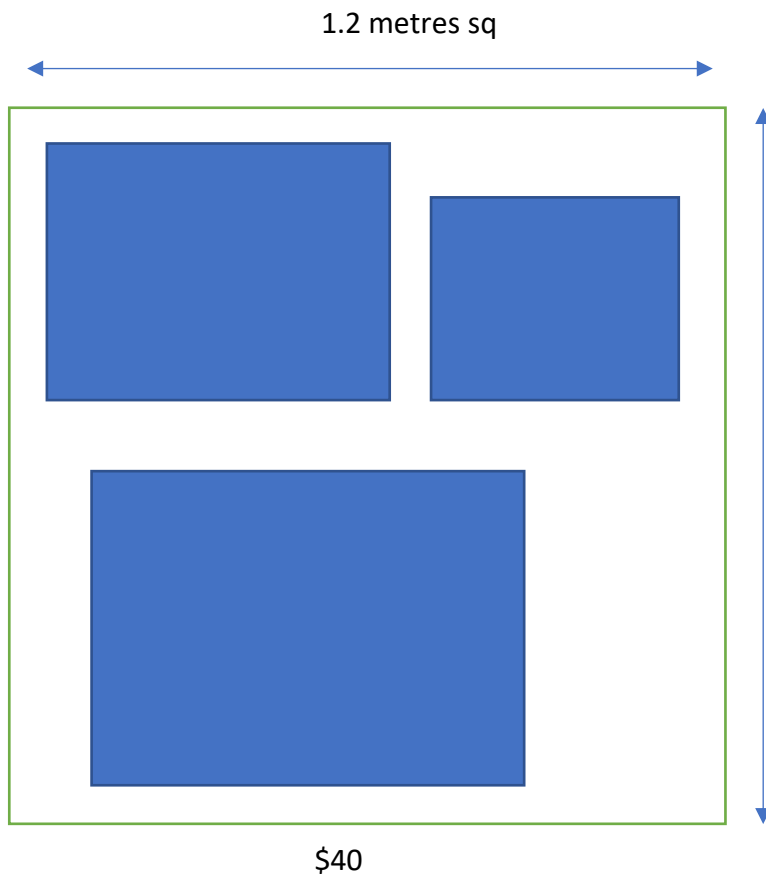

Member Show Guidelines:

2D WORKS: No more than 3 works up to 1.2m x 1.2m: \$40 (see diagram below)

3D WORKS: Footprint no larger than 1m x 1m x 1m (no more than 3 works up to these dimensions)

Entry: \$40